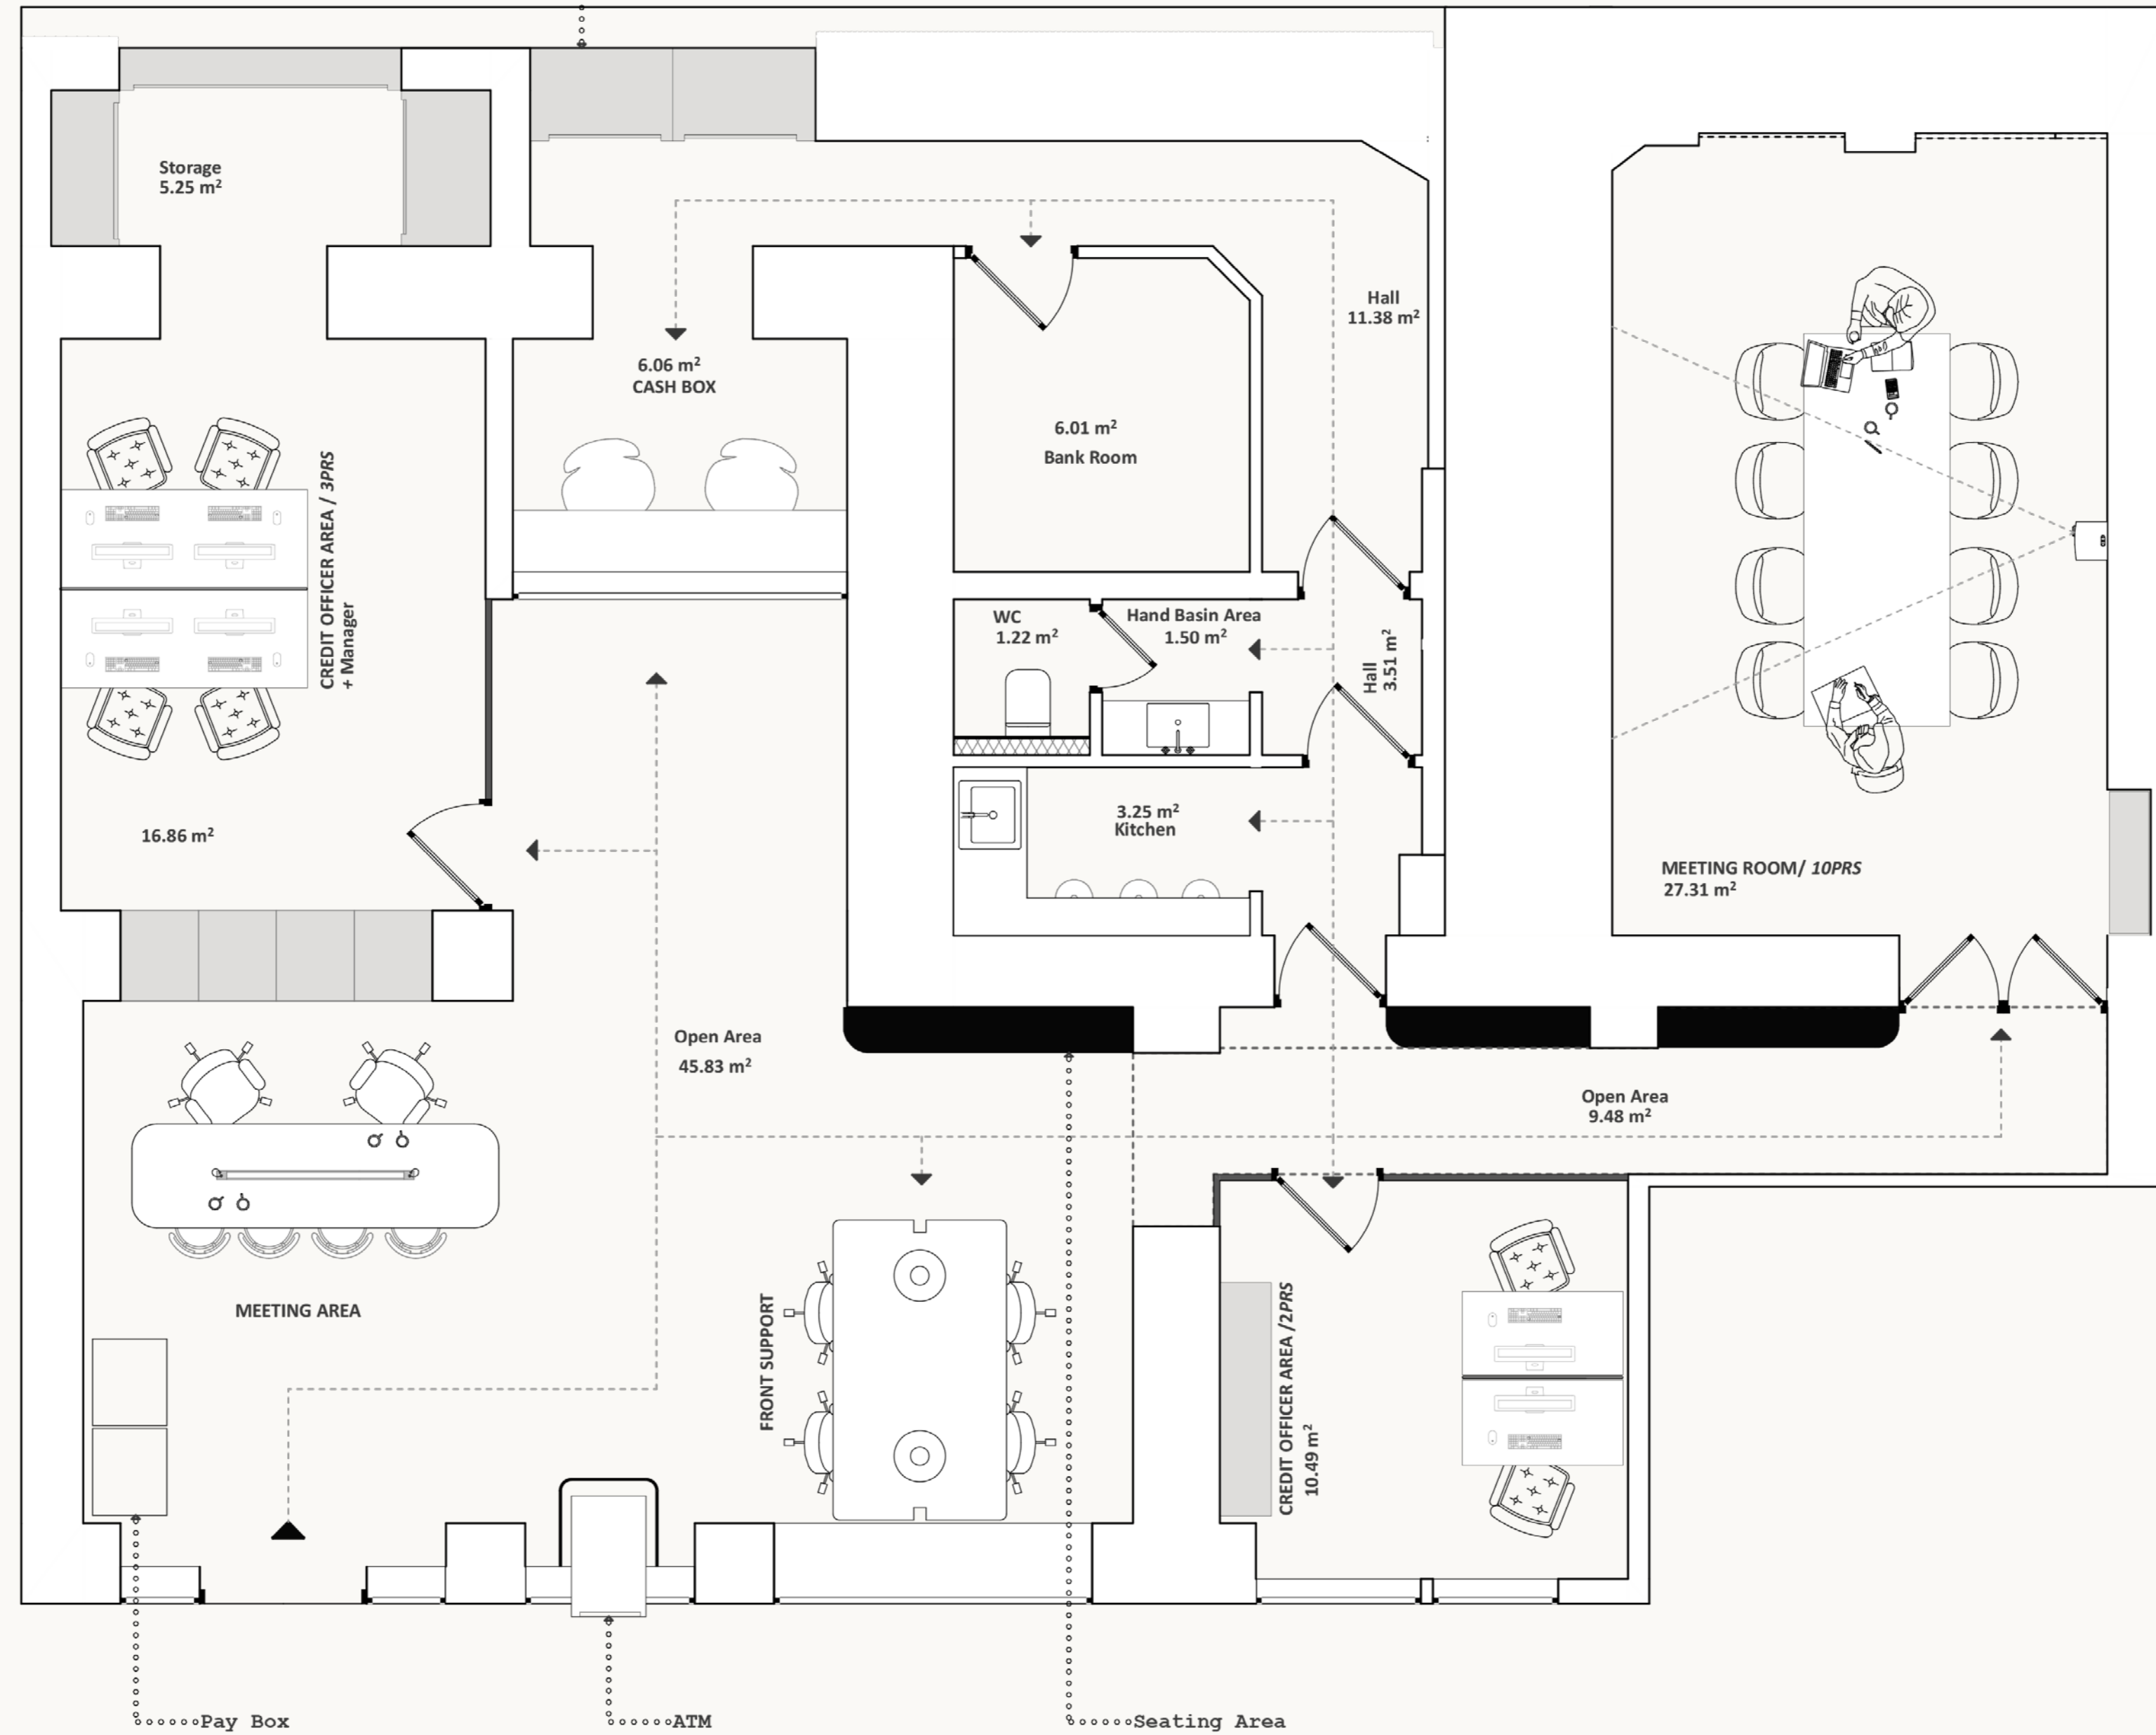

Silk

ՆՇԱՆԻՄ

**Silk**

MEETING

CASH BOX

FRONT SUPPORT

MEETING ROOMS

CREDIT OFFICER

CREDIT OFFICER

Kutaisi\_  
PLAN #2 / SCALE 1:50