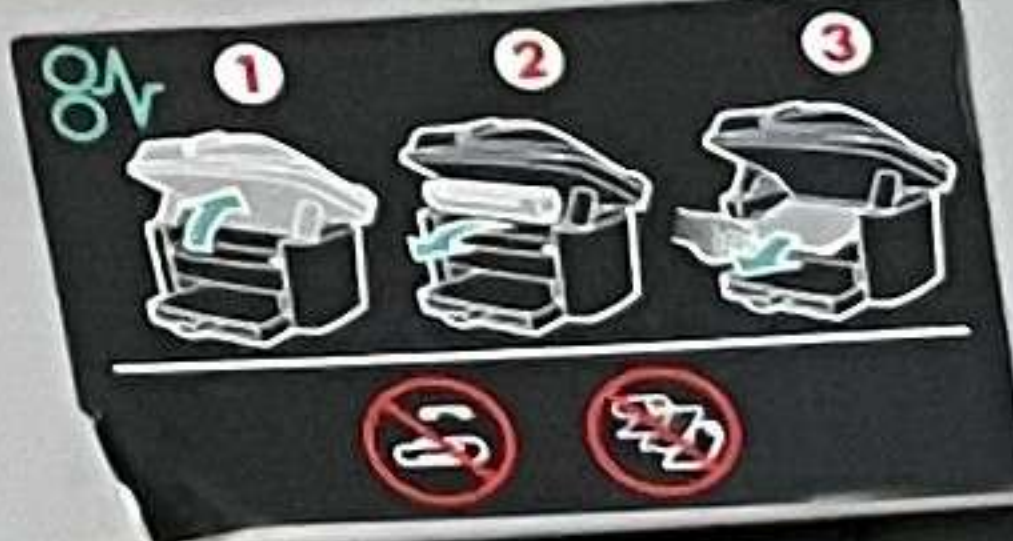

Numbered keypad with labels:

- 1, 2, 3, 4, 5, 6, 7, 8, 9, 0, #
- Labels: Symbols, Pause

Control buttons:

- Menu
- Enter
- Cancel
- Ready indicator light

Function buttons:

- Lighter/Darker
- Quality
- # of Copies
- Collate
- Reduce/Enlarge
- Paper
- Start Copy
- Copy
- Scan to
- Start Scan
- Scan