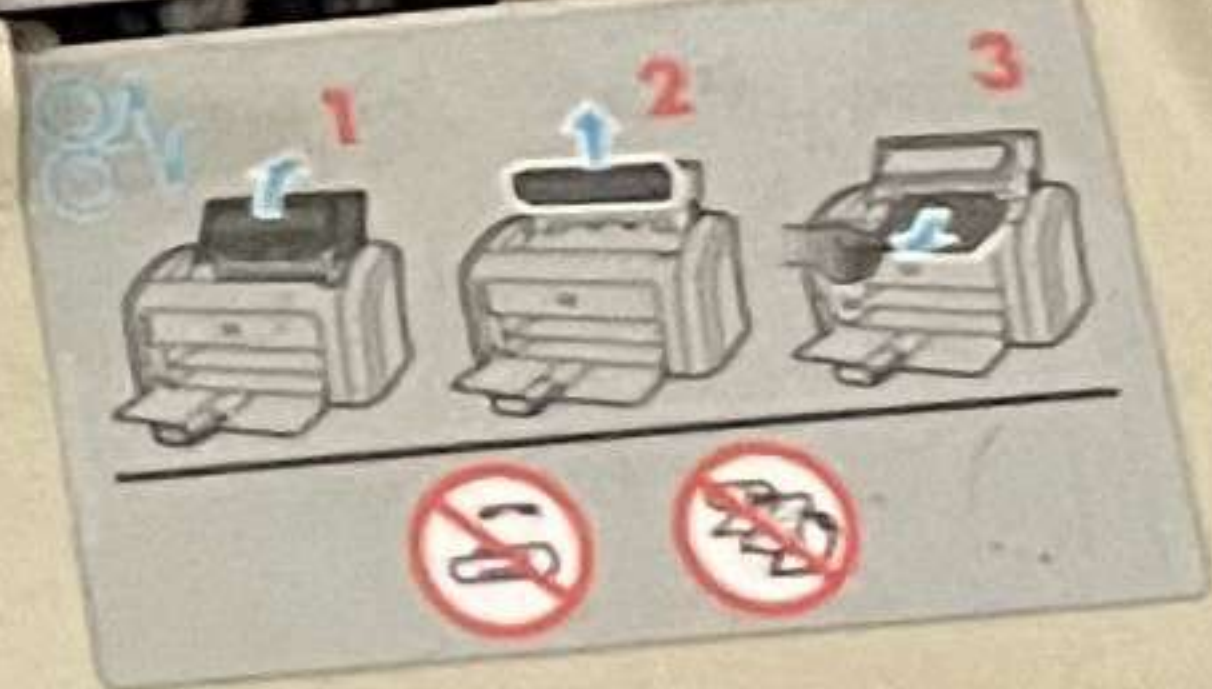

HP LaserJet M1522n

Ready

Запуск копирования

HP LaserJet M1005 MFP

L11
L12
A1

L11
L12
A1

HP LaserJet 1018

Control panel features:
- Power button (C)
- Home button (triangle)
- LCD screen
- Numeric keypad (1-0)
- OK button (OK)
- Cancel button (X)
- Copy button (two overlapping pages)
- Scan button (document with magnifying glass)