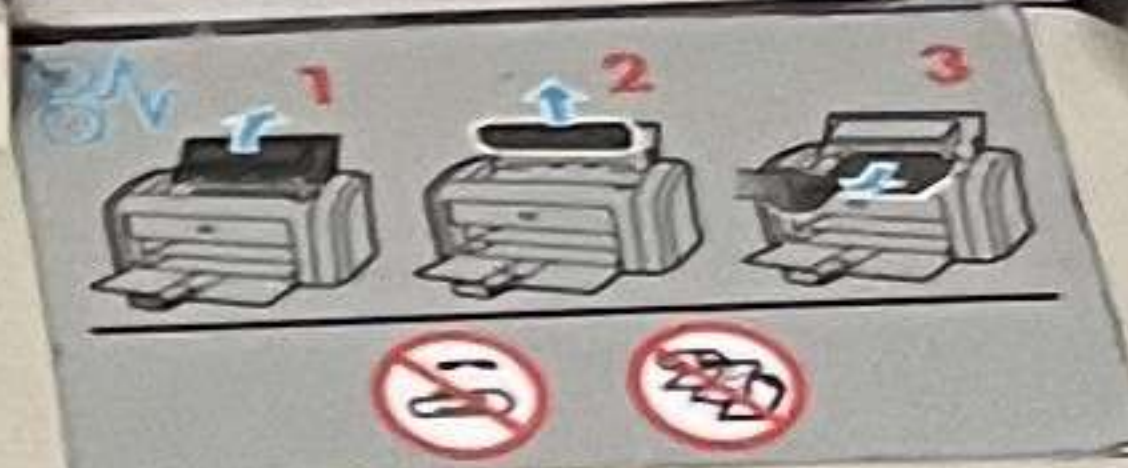

HP LaserJet 1018

Printer • Copier